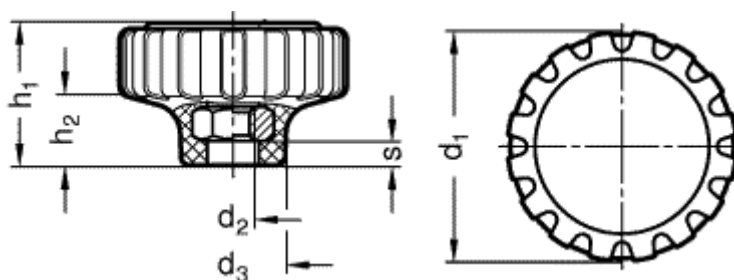

# Data Sheet

Article number: 201137459

Description: E+G Knurled knob  
GN 7336-42-M8-NI

## Measures

d1	= 42
d2	= M 8
d3	= 19
h1	= 25
h2	= 13
Length inside	= 24
s	= 5